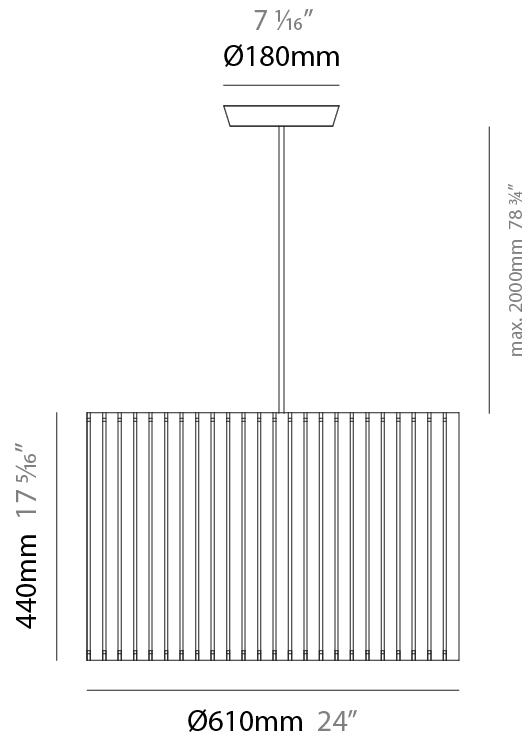

PROJECT	
TYPE	
SPECIFIER	
QUANTITY	
DATE	

LUZ OCULTA WOOD SUSPENSION

D51037- -
base number   Finish Options   Finish Options

1. To build a product code in our configurator select the specify button on the base model # product page
2. To build a manual product code on this datasheet choose from the options listed below in blue font and add the suffix to the base model #

GENERAL

Series: Luz Oculta
Subseries: Luz Oculta Wood
Brand: Fambuena
Division: Design
Mounting Type: Suspension
Mounting Location: Ceiling
Subcategory: Pendant

PHYSICAL

Shape: Rectangle
Diameter (mm): 610
Diameter (in): 24
Height (mm): 440
Height (in): 17 ⁵/₁₆
Light Distribution: Direct / Indirect
Fixture Finish: [DOW](#) / [NAT](#)
Holder Finish: BRA / BRZ
Fixture Material: Metal / Wood
Cable Details: Cable length 2000mm / 79"

ELECTRICAL

Number of Lamps: 1
Lamp Type: LED Retrofit
Lamp Shape: A19
Bulb Included: Bulb Not Included
Max. Wattage Per Lamp (W): 12
Lamp Base: E26
Input Voltage (V): 120
Upon Request: 277Vac / GU24

LED

OPTICAL

RATINGS AND CERTIFICATIONS

Certified By: Certified for North American Standards
IP rating: IP20