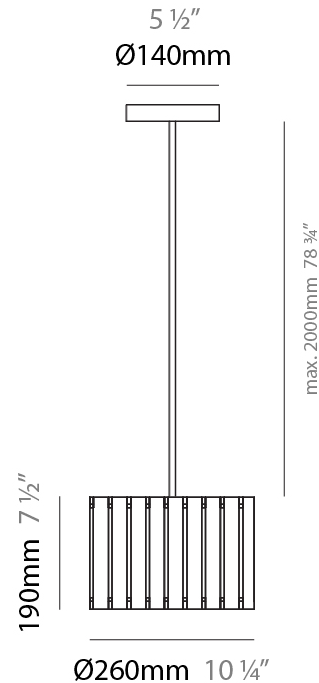

PROJECT	
TYPE	
SPECIFIER	
QUANTITY	
DATE	

LUZ OCULTA WOOD SUSPENSION

D51041- -

base number   Finish Options   Finish Options

1. To build a product code in our configurator select the specify button on the base model # product page
2. To build a manual product code on this datasheet choose from the options listed below in blue font and add the suffix to the base model #

GENERAL

Series: Luz Oculta
Subseries: Luz Oculta Wood
Brand: Fambuena
Division: Design
Mounting Type: Suspension
Mounting Location: Ceiling
Subcategory: Pendant

PHYSICAL

Shape: Rectangle
Diameter (mm): 260
Diameter (in): 10 ¼
Height (mm): 190
Height (in): 7 ½
Light Distribution: Direct / Indirect
Fixture Finish: [DOW](#) / [NAT](#)
Holder Finish: BRA / BRZ
Fixture Material: Metal / Wood
Cable Details: Cable length 2000mm / 79"

ELECTRICAL

Number of Lamps: 1
Lamp Type: LED Retrofit
Lamp Shape: A19
Bulb Included: Bulb Not Included
Max. Wattage Per Lamp (W): 4
Lamp Base: E26
Input Voltage (V): 120
Upon Request: 277Vac / GU24

LED

OPTICAL

RATINGS AND CERTIFICATIONS

Certified By: Certified for North American Standards
IP rating: IP20