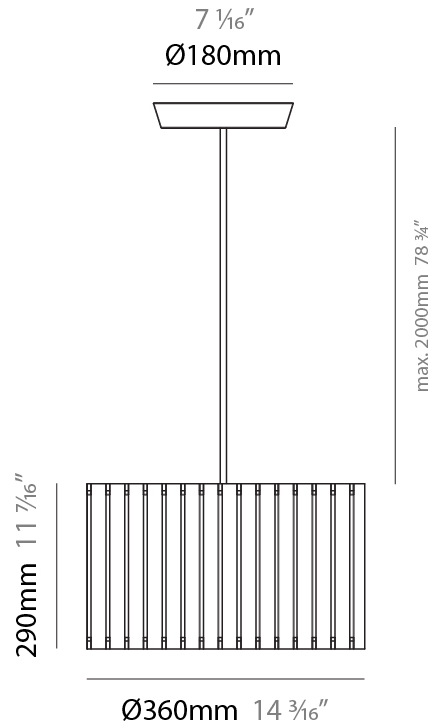

PROJECT	
TYPE	
SPECIFIER	
QUANTITY	
DATE	

LUZ OCULTA WOOD SUSPENSION

D51039-

base number	Finish Options	Finish Options

1. To build a product code in our configurator select the specify button on the base model # product page
2. To build a manual product code on this datasheet choose from the options listed below in blue font and add the suffix to the base model #

GENERAL

Series: Luz Oculta
Subseries: Luz Oculta Wood
Brand: Fambuena
Division: Design
Mounting Type: Suspension
Mounting Location: Ceiling
Subcategory: Pendant

PHYSICAL

Shape: Rectangle
Diameter (mm): 360
Diameter (in): 14 ³/₁₆
Height (mm): 290
Height (in): 11 ⁷/₁₆
Light Distribution: Direct / Indirect
Fixture Finish: DOW / NAT
Holder Finish: BRA / BRZ
Fixture Material: Metal / Wood
Cable Details: Cable length 2000mm / 79"

ELECTRICAL

Number of Lamps: 1
Lamp Type: LED Retrofit
Lamp Shape: A19
Bulb Included: Bulb Not Included
Max. Wattage Per Lamp (W): 7
Lamp Base: E26
Input Voltage (V): 120
Upon Request: 277Vac / GU24

LED

OPTICAL

RATINGS AND CERTIFICATIONS

Certified By: Certified for North American Standards
IP rating: IP20