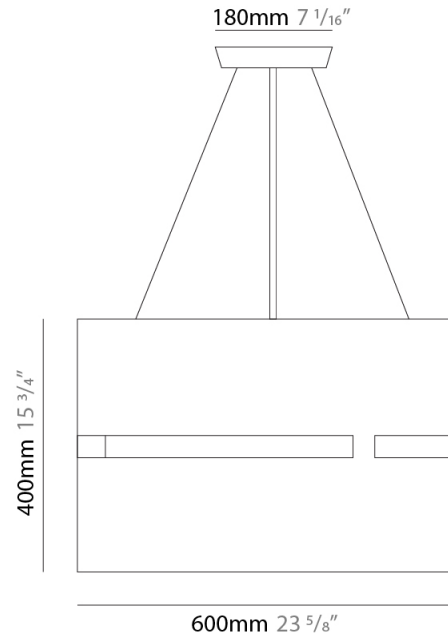

PROJECT	_____
TYPE	_____
SPECIFIER	_____
QUANTITY	_____
DATE	_____

LUZ OCULTA METAL SUSPENSION

D51063-

base number   Finish
Options

1. To build a product code in our configurator select the specify button on the base model # product page
2. To build a manual product code on this datasheet choose from the options listed below in blue font and add the suffix to the base model #

GENERAL

Series: Luz Oculta
Subseries: Luz Oculta Metal
Brand: Fambuena
Division: Design
Mounting Type: Suspension
Mounting Location: Ceiling
Subcategory: Pendant

PHYSICAL

Shape: Rectangle
Diameter (mm): 600
Diameter (in): 23 5/8
Height (mm): 400
Height (in): 15 3/4
Light Distribution: Direct / Indirect
Fixture Finish: [BRA](#) / [BRZ](#) / [ABR](#)
Fixture Material: Metal
Cable Details: Cable length 2000mm / 79"

ELECTRICAL

Number of Lamps: 1
Lamp Type: LED Retrofit
Lamp Shape: A19
Bulb Included: Bulb Not Included
Max. Wattage Per Lamp (W): 15
Lamp Base: E26
Input Voltage (V): 120
Upon Request: 277Vac / GU24

LED

OPTICAL

RATINGS AND CERTIFICATIONS

Certified By: Certified for North American Standards
IP rating: IP20