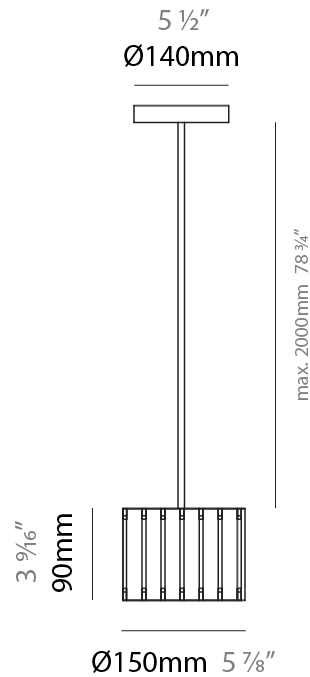

PROJECT	
TYPE	
SPECIFIER	
QUANTITY	
DATE	

LUZ OCULTA WOOD SUSPENSION

D51043- -

base number   Finish Options   Finish Options

1. To build a product code in our configurator select the specify button on the base model # product page
2. To build a manual product code on this datasheet choose from the options listed below in blue font and add the suffix to the base model #

GENERAL

Series: Luz Oculta
Subseries: Luz Oculta Wood
Brand: Fambuena
Division: Design
Mounting Type: Suspension
Mounting Location: Ceiling
Subcategory: Pendant

PHYSICAL

Shape: Rectangle
Diameter (mm): 150
Diameter (in): 5 7/8
Height (mm): 90
Height (in): 3 9/16
Light Distribution: Direct / Indirect
Fixture Finish: [DOW / NAT](#)
Holder Finish: BRA / BRZ
Fixture Material: Metal / Wood
Cable Details: Cable length 2000mm / 79"

ELECTRICAL

Number of Lamps: 1
Lamp Type: LED Retrofit
Lamp Shape: T4
Bulb Included: Bulb Not Included
Max. Wattage Per Lamp (W): 3
Lamp Base: G9
Input Voltage (V): 120

LED

OPTICAL

RATINGS AND CERTIFICATIONS

Certified By: Certified for North American Standards
IP rating: IP20