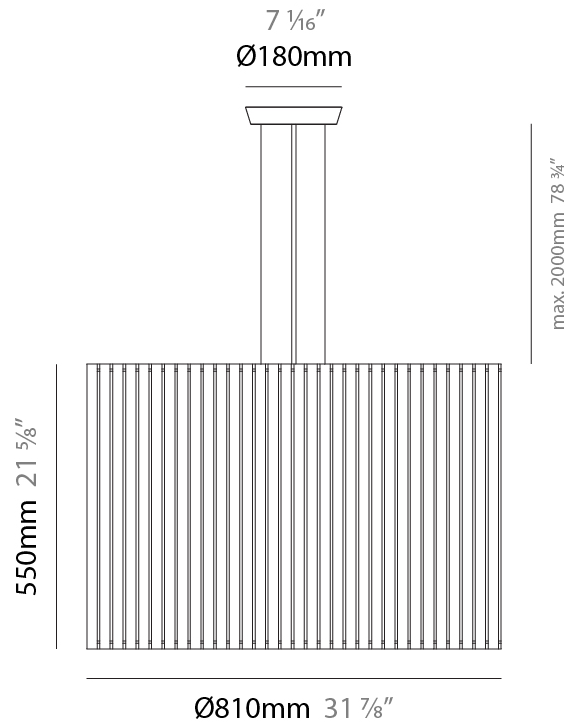

LUZ OCULTA WOOD SUSPENSION

D51035- _____ - _____

base number   Finish Options   Finish Options

1. To build a product code in our configurator select the specify button on the base model # product page
2. To build a manual product code on this datasheet choose from the options listed below in blue font and add the suffix to the base model #

GENERAL

Series: Luz Oculta
Subseries: Luz Oculta Wood
Brand: Fambuena
Division: Design
Mounting Type: Suspension
Mounting Location: Ceiling
Subcategory: Pendant

PHYSICAL

Shape: Rectangle
Diameter (mm): 810
Diameter (in): 31 7/8
Height (mm): 550
Height (in): 21 5/8
Light Distribution: Direct / Indirect
Fixture Finish: [DOW / NAT](#)
Holder Finish: BRA / BRZ
Fixture Material: Metal / Wood
Cable Details: Cable length 2000mm / 79"

ELECTRICAL

Number of Lamps: 3
Lamp Type: LED Retrofit
Lamp Shape: A19
Bulb Included: Bulb Not Included
Total Output Wattage (W): 36
Max. Wattage Per Lamp (W): 12
Lamp Base: E26
Input Voltage (V): 120
Upon Request: 277Vac / GU24

LED

OPTICAL

RATINGS AND CERTIFICATIONS

Certified By: Certified for North American Standards
IP rating: IP20

PROJECT _____
TYPE _____
SPECIFIER _____
QUANTITY _____
DATE _____