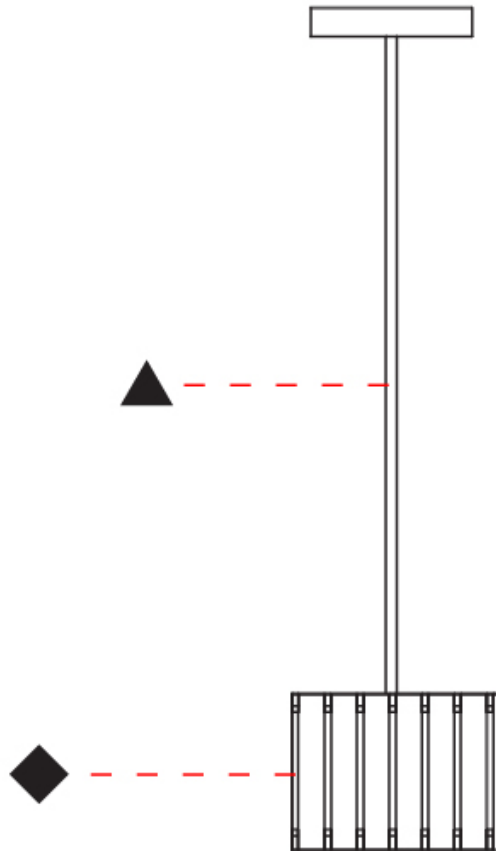

LUZ OCULTA WOOD SUSPENSION

D51043-

PROJECT _____

TYPE _____

SPECIFIER _____

QUANTITY _____

DATE _____

D