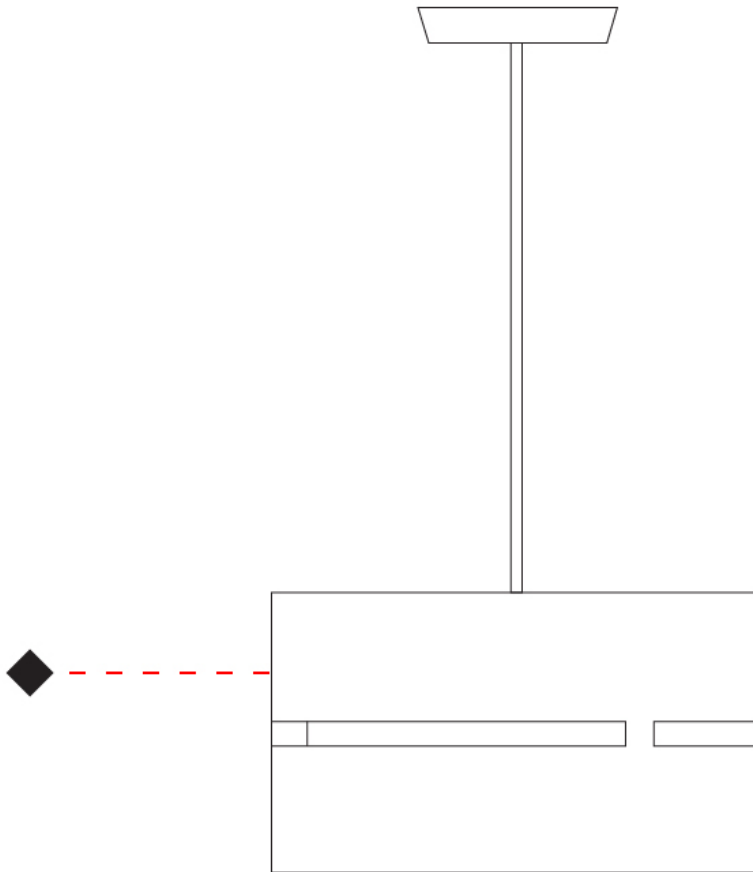

LUZ OCULTA METAL SUSPENSION

D51031-

PROJECT _____

TYPE _____

SPECIFIER _____

QUANTITY _____

DATE _____